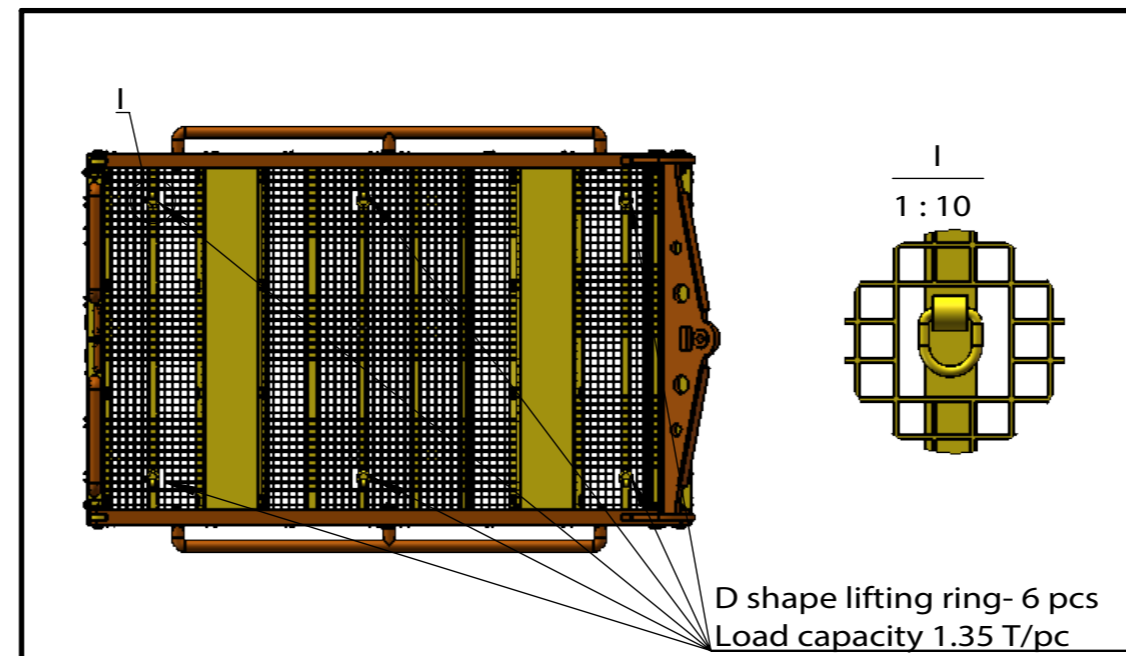

4M BASKET DATA SHEET

Tare weight	4400 kg
Payload	15600 kg
Max gross weight	20000 kg