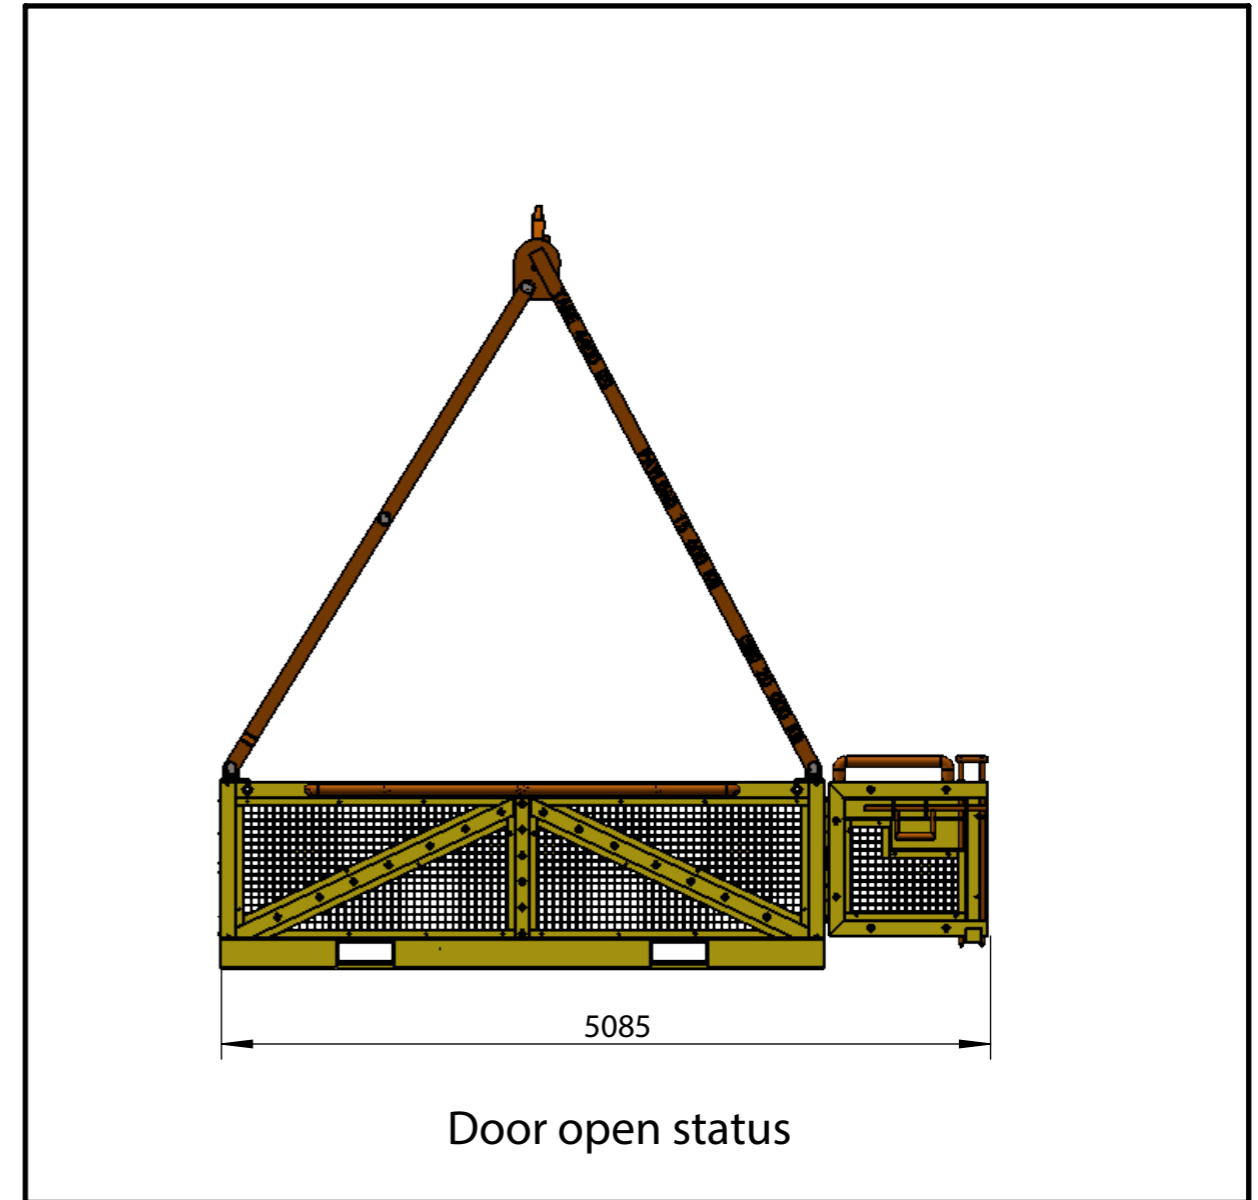

4M BASKET DATA SHEET

Tare weight	4400 kg
Payload	15600 kg
Max gross weight	20000 kg