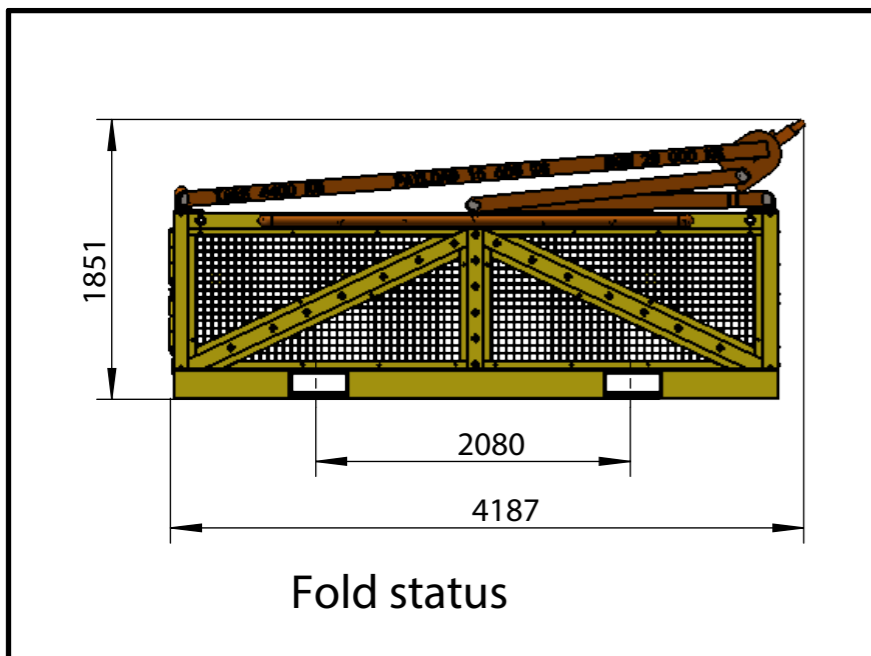

4M BASKET DATA SHEET

Tare weight	4400 kg
Payload	15600 kg
Max gross weight	20000 kg