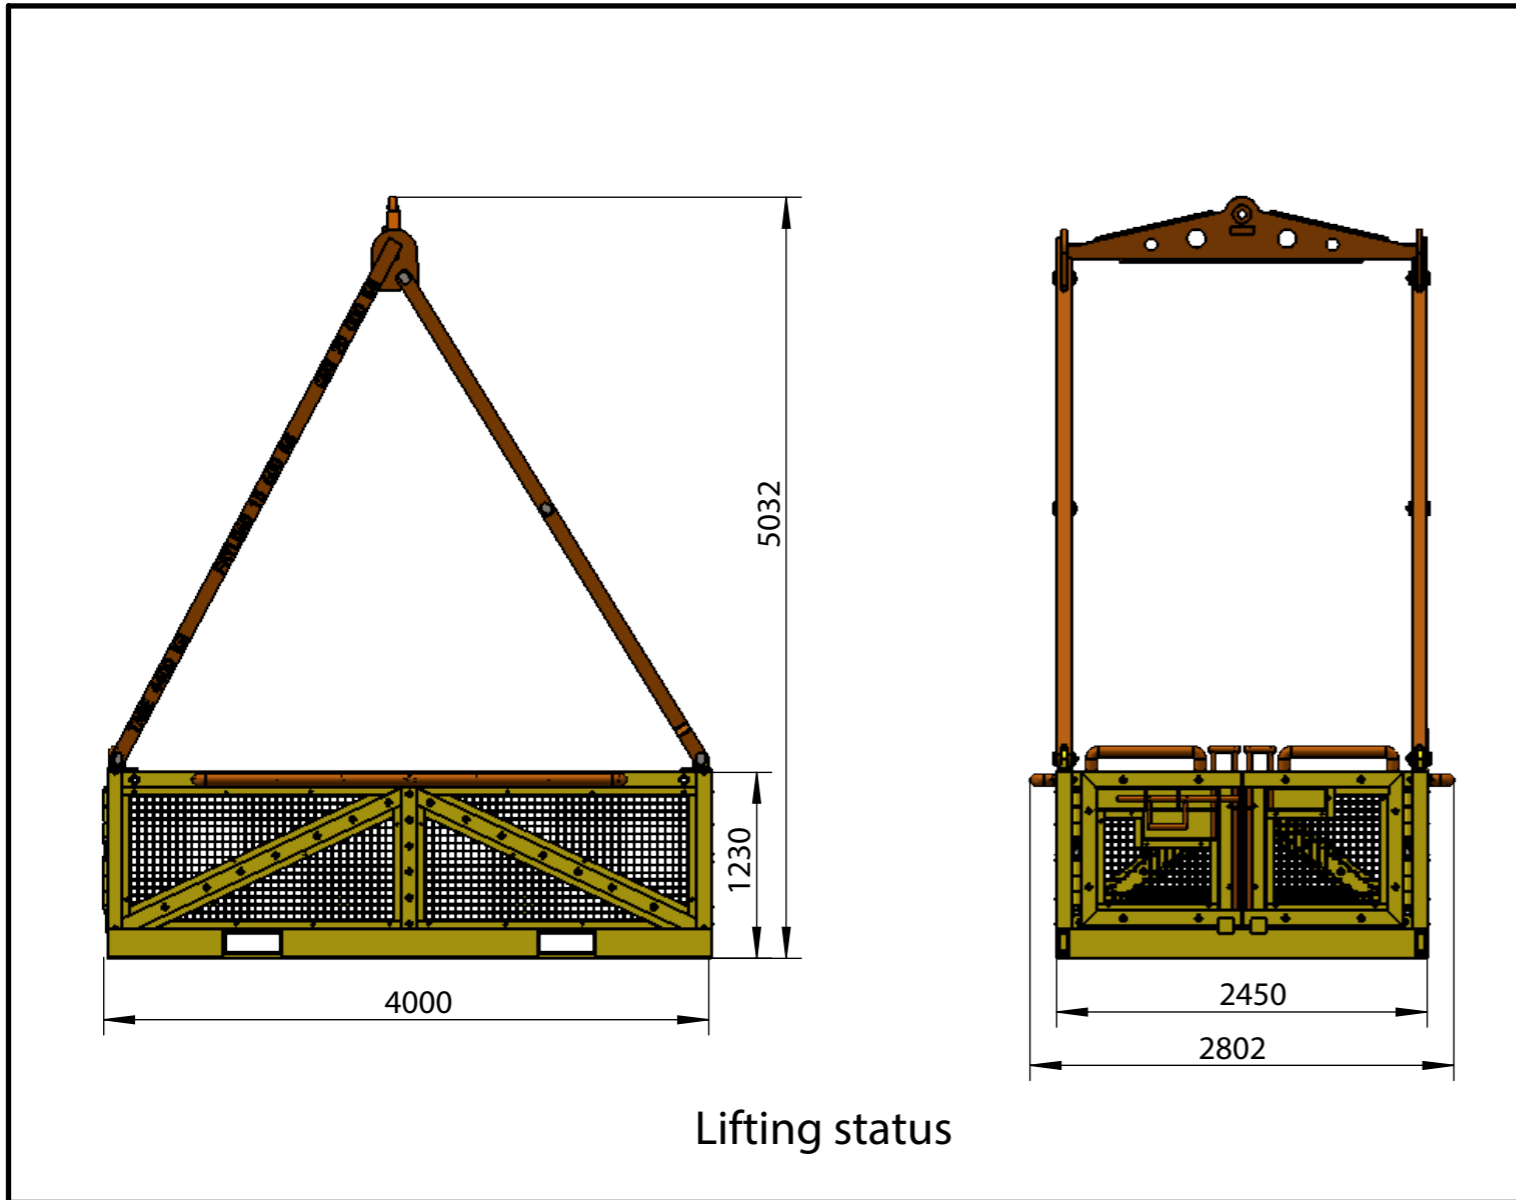

4M BASKET DATA SHEET

Tare weight	4400 kg
Payload	15600 kg
Max gross weight	20000 kg