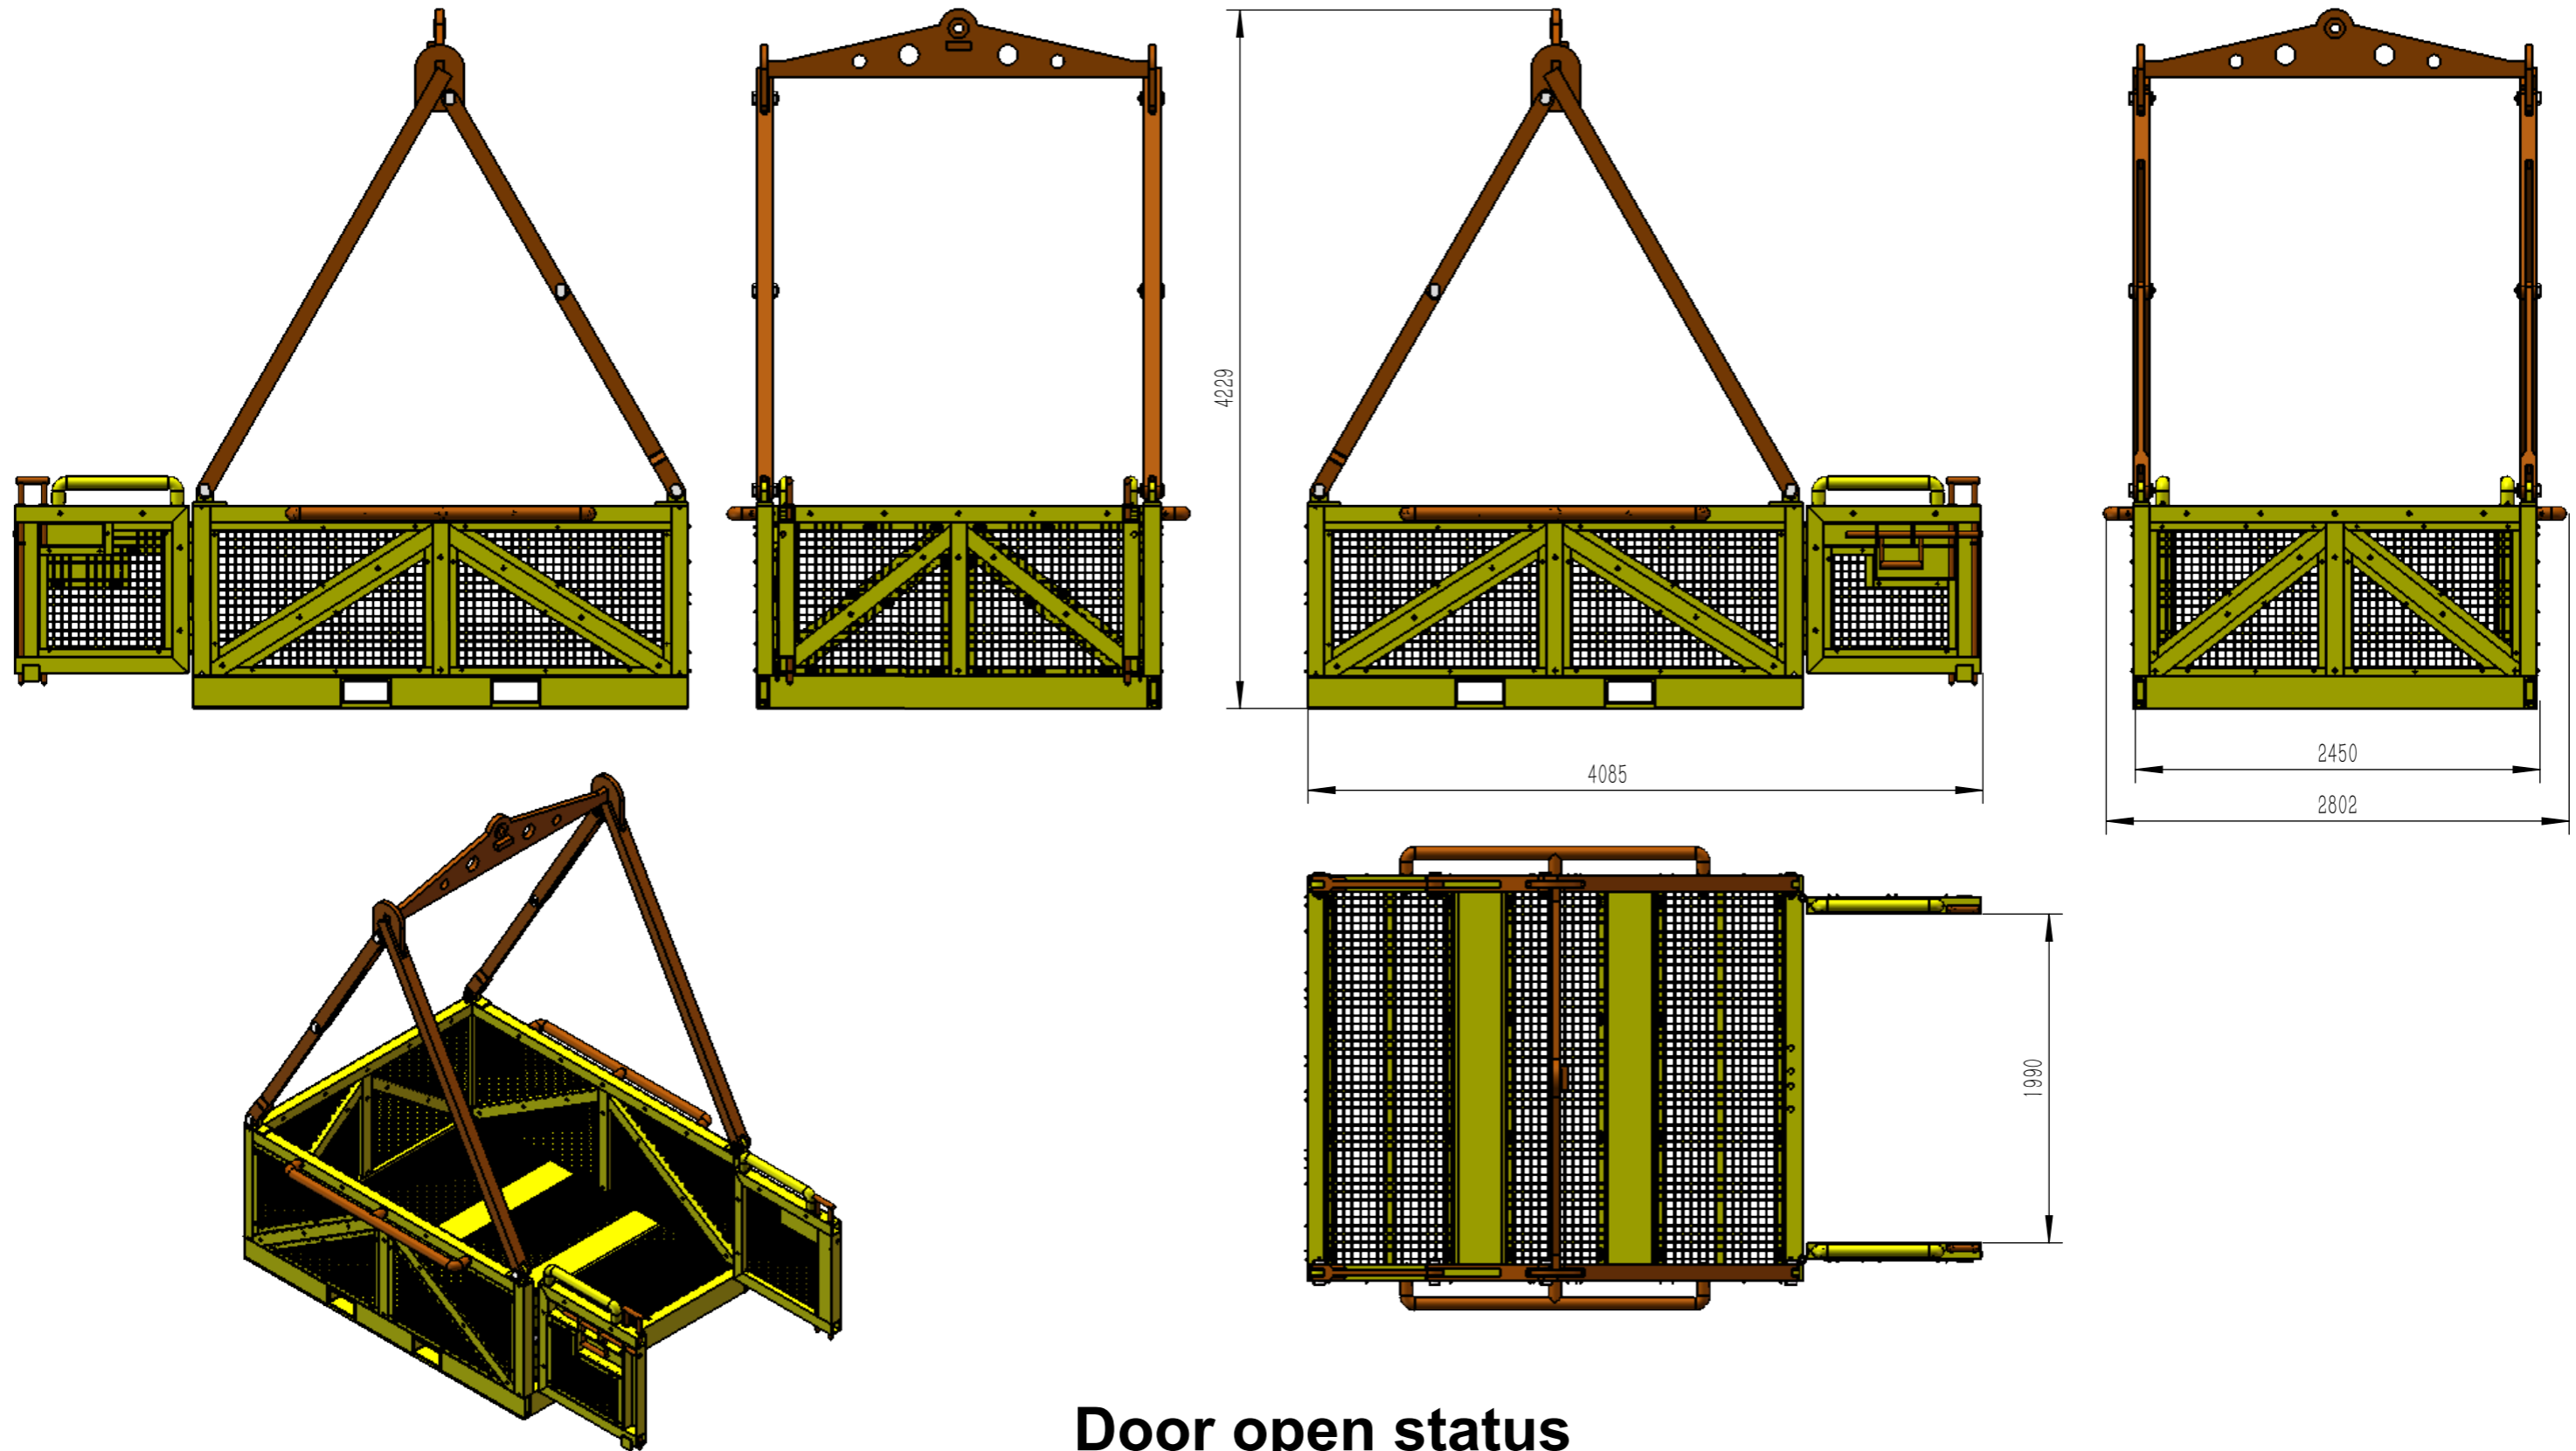

Product	3M BASKET
Length	3000 mm
Width	2802 mm
Height	4229 mm
Tare weight	3600 kg
Payload	11400 kg
Max gross weight	15000 kg
Main material	Q345B
Coating	HDG+Painting

Basic Information

$\frac{1}{1:5}$

ø14 holes for road connection
Quantity:47

Lifting status

Fold status

3M BASKET DATA SHEET

Door open status