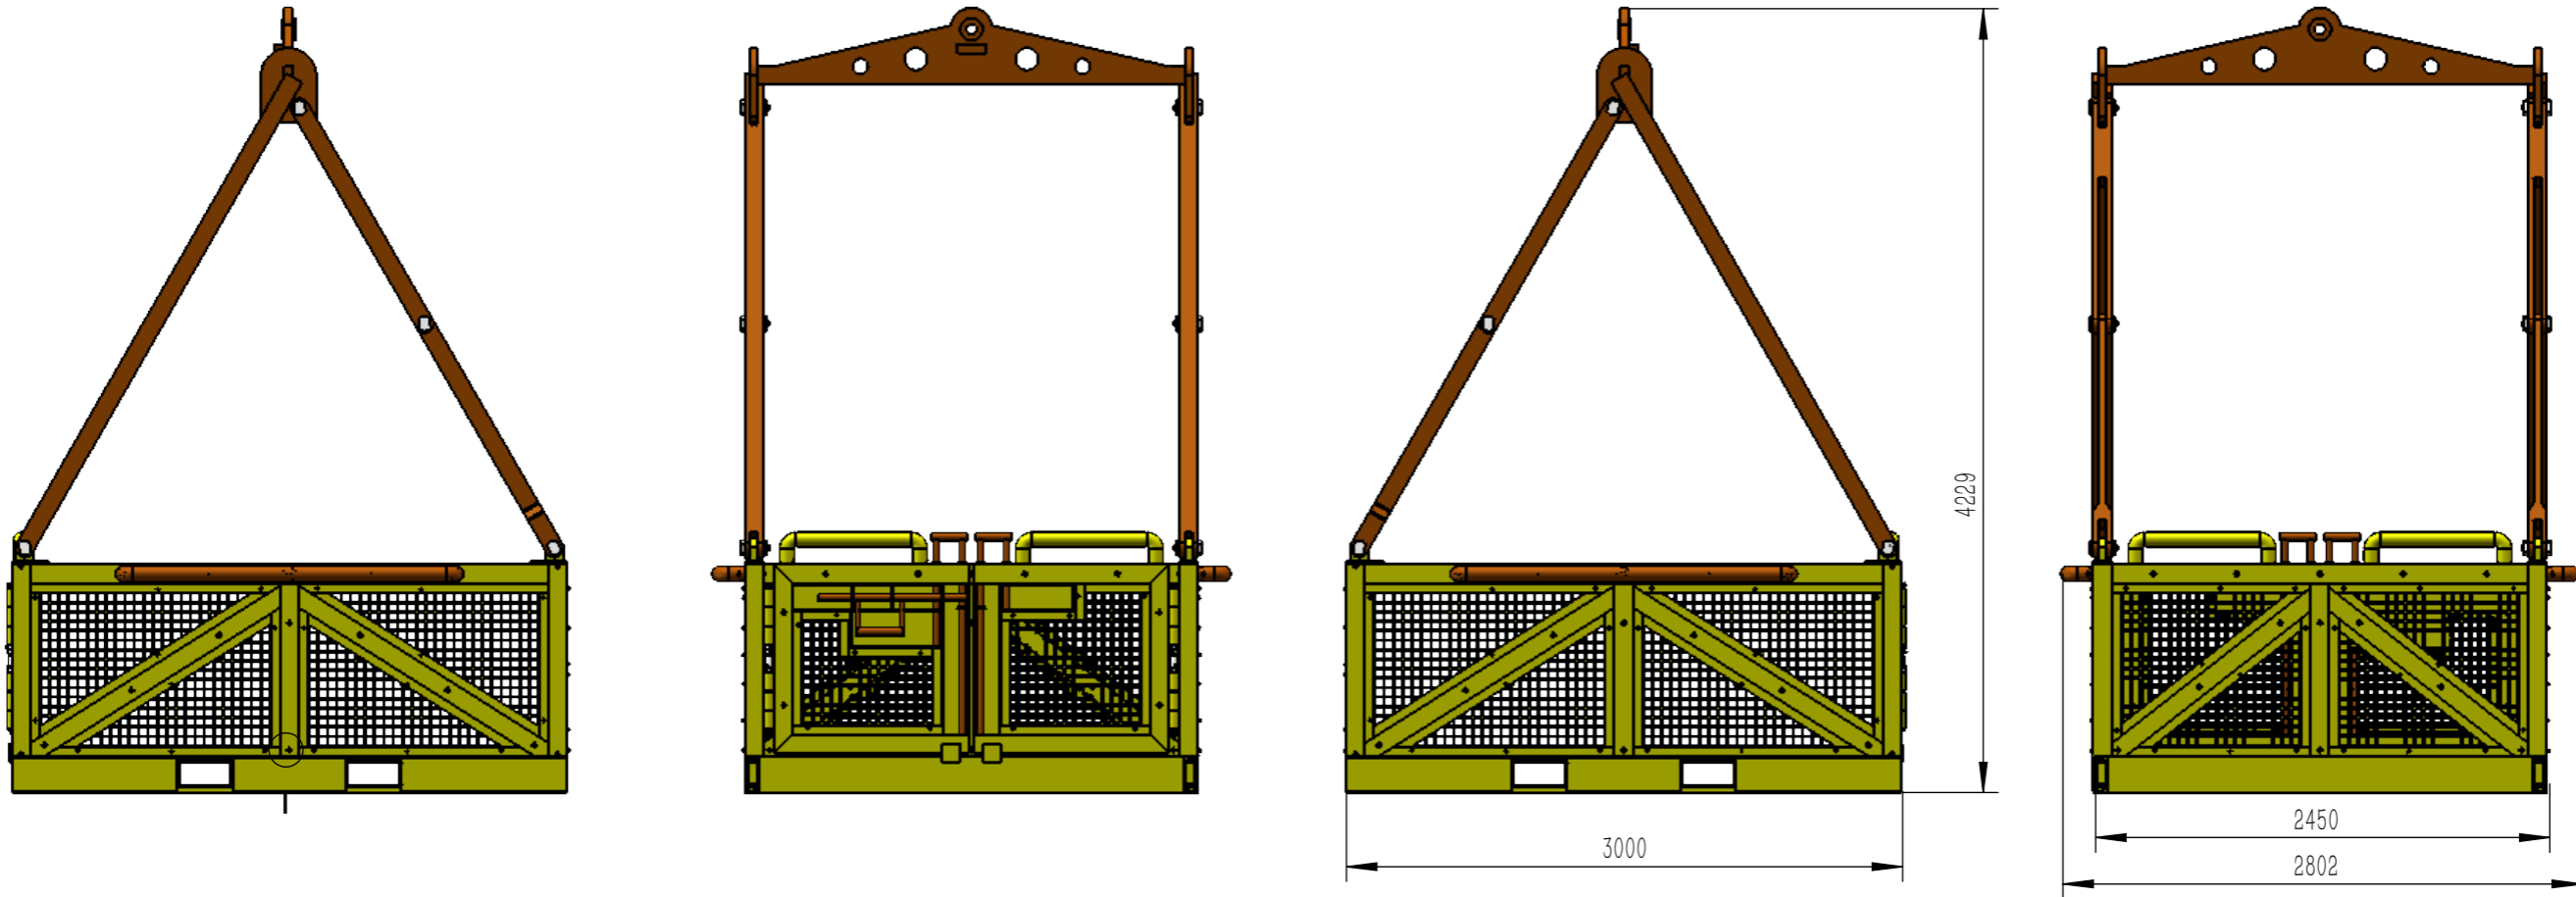

Product	3M BASKET
Length	3000 mm
Width	2802 mm
Height	4229 mm
Tare weight	3600 kg
Payload	11400 kg
Max gross weight	15000 kg
Main material	Q345B
Coating	HDG+Painting

Basic Information

$\frac{1}{1:5}$

ø14 holes for road connection
Quantity:47

Lifting status

Fold status

3M BASKET DATA SHEET

Door open status