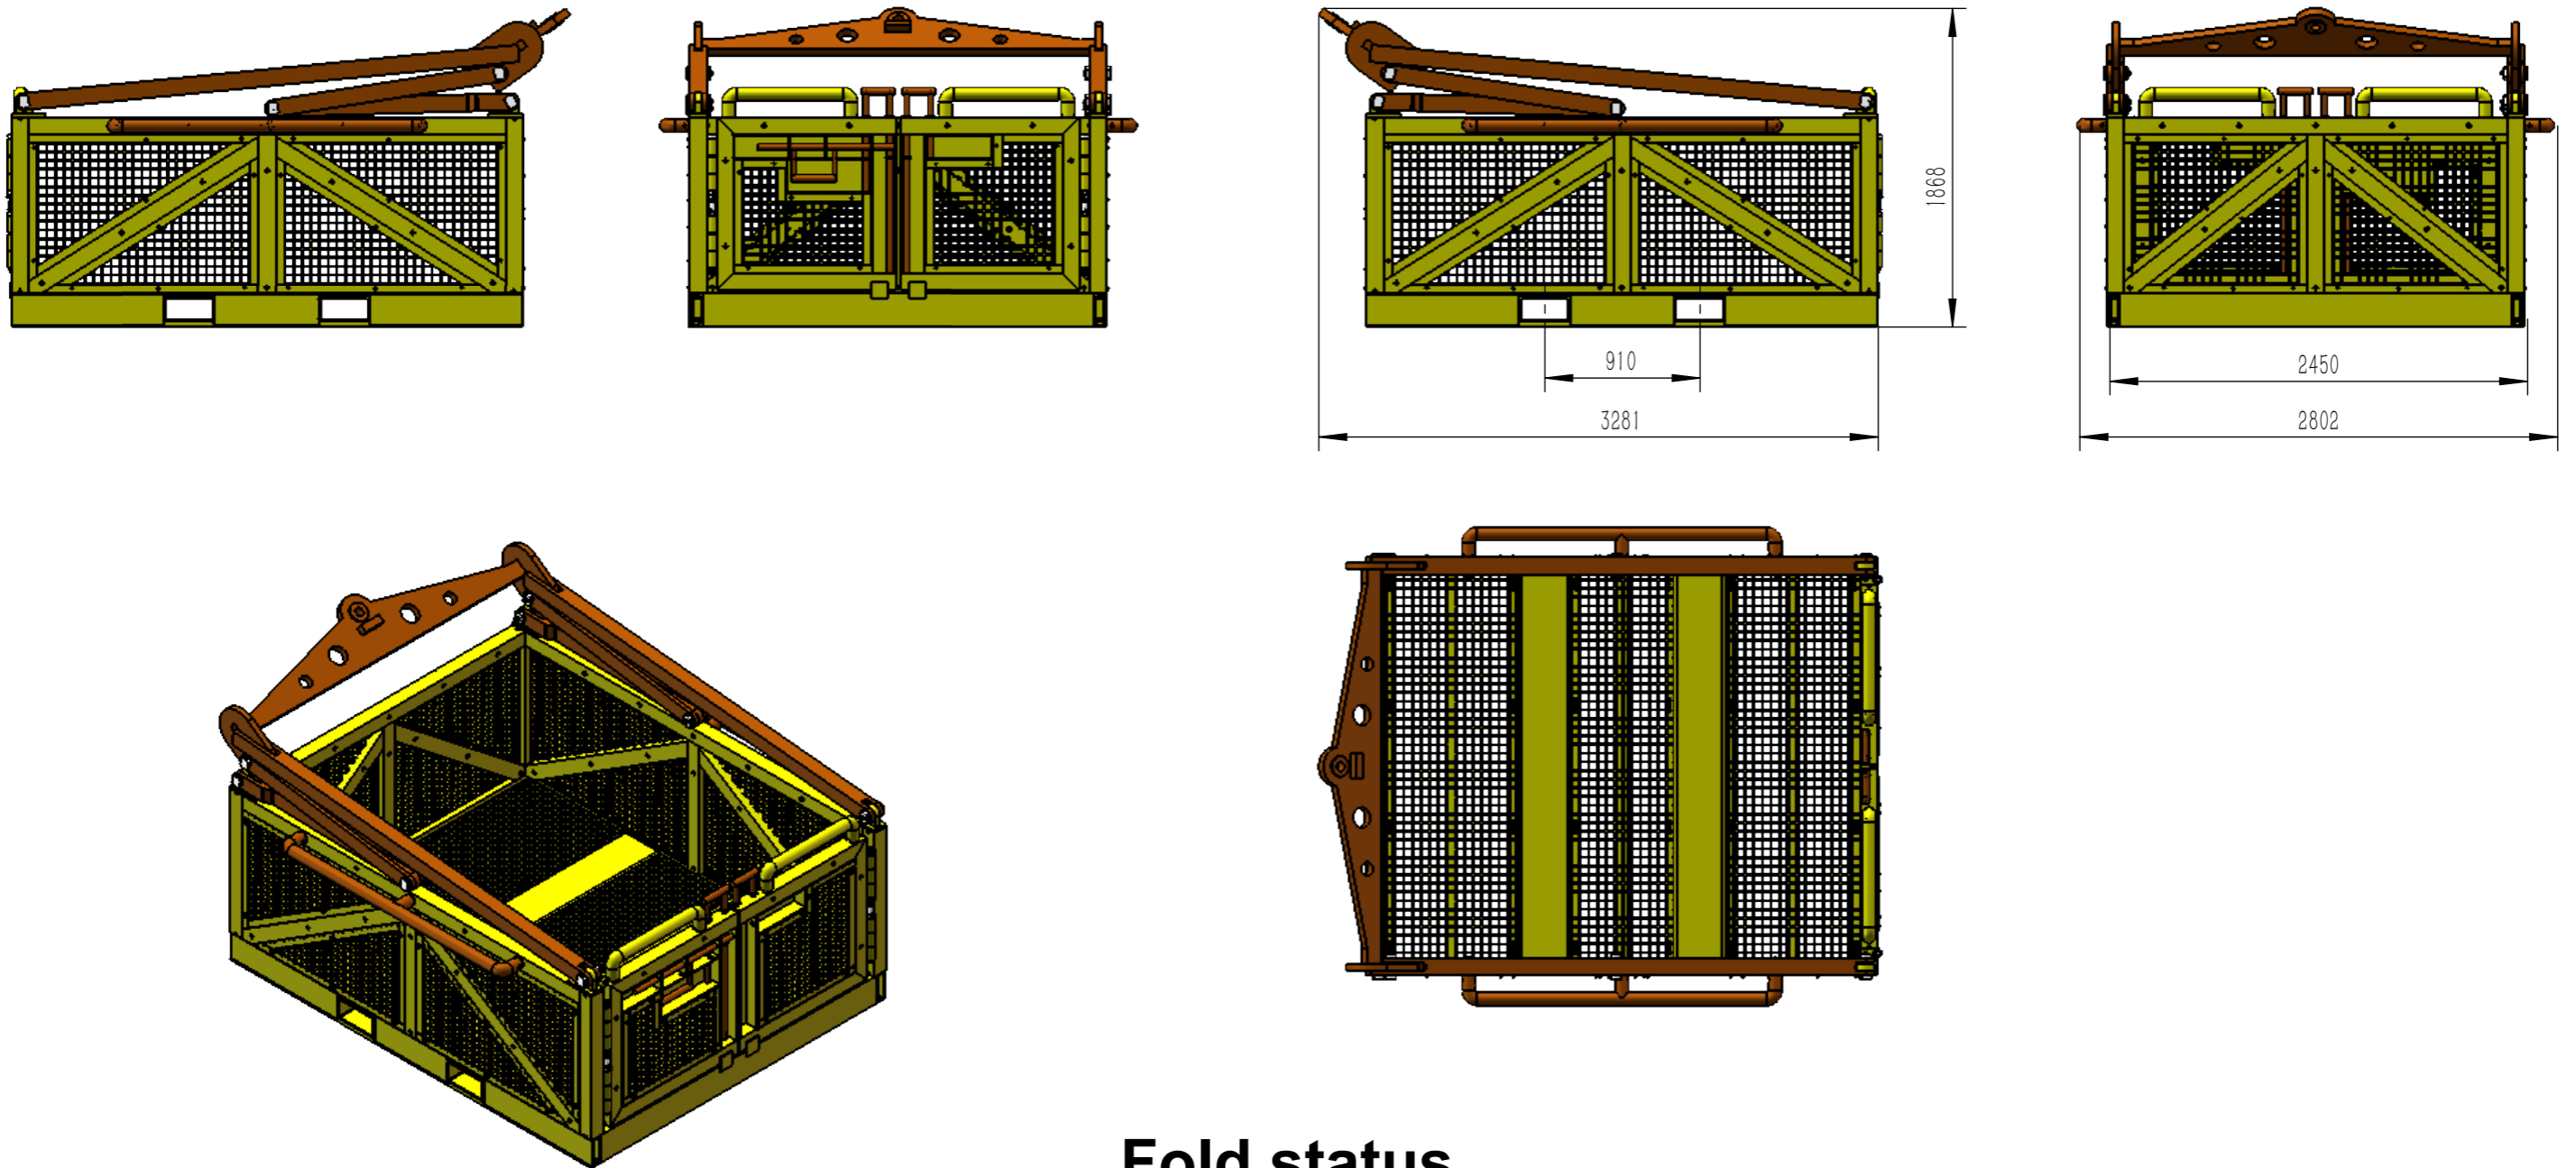

Product	3M BASKET
Length	3000 mm
Width	2802 mm
Height	4229 mm
Tare weight	3600 kg
Payload	11400 kg
Max gross weight	15000 kg
Main material	Q345B
Coating	HDG+Painting

Basic Information

$\frac{1}{1:5}$

ø14 holes for road connection
Quantity:47

Lifting status

Fold status

3M BASKET DATA SHEET

Door open status